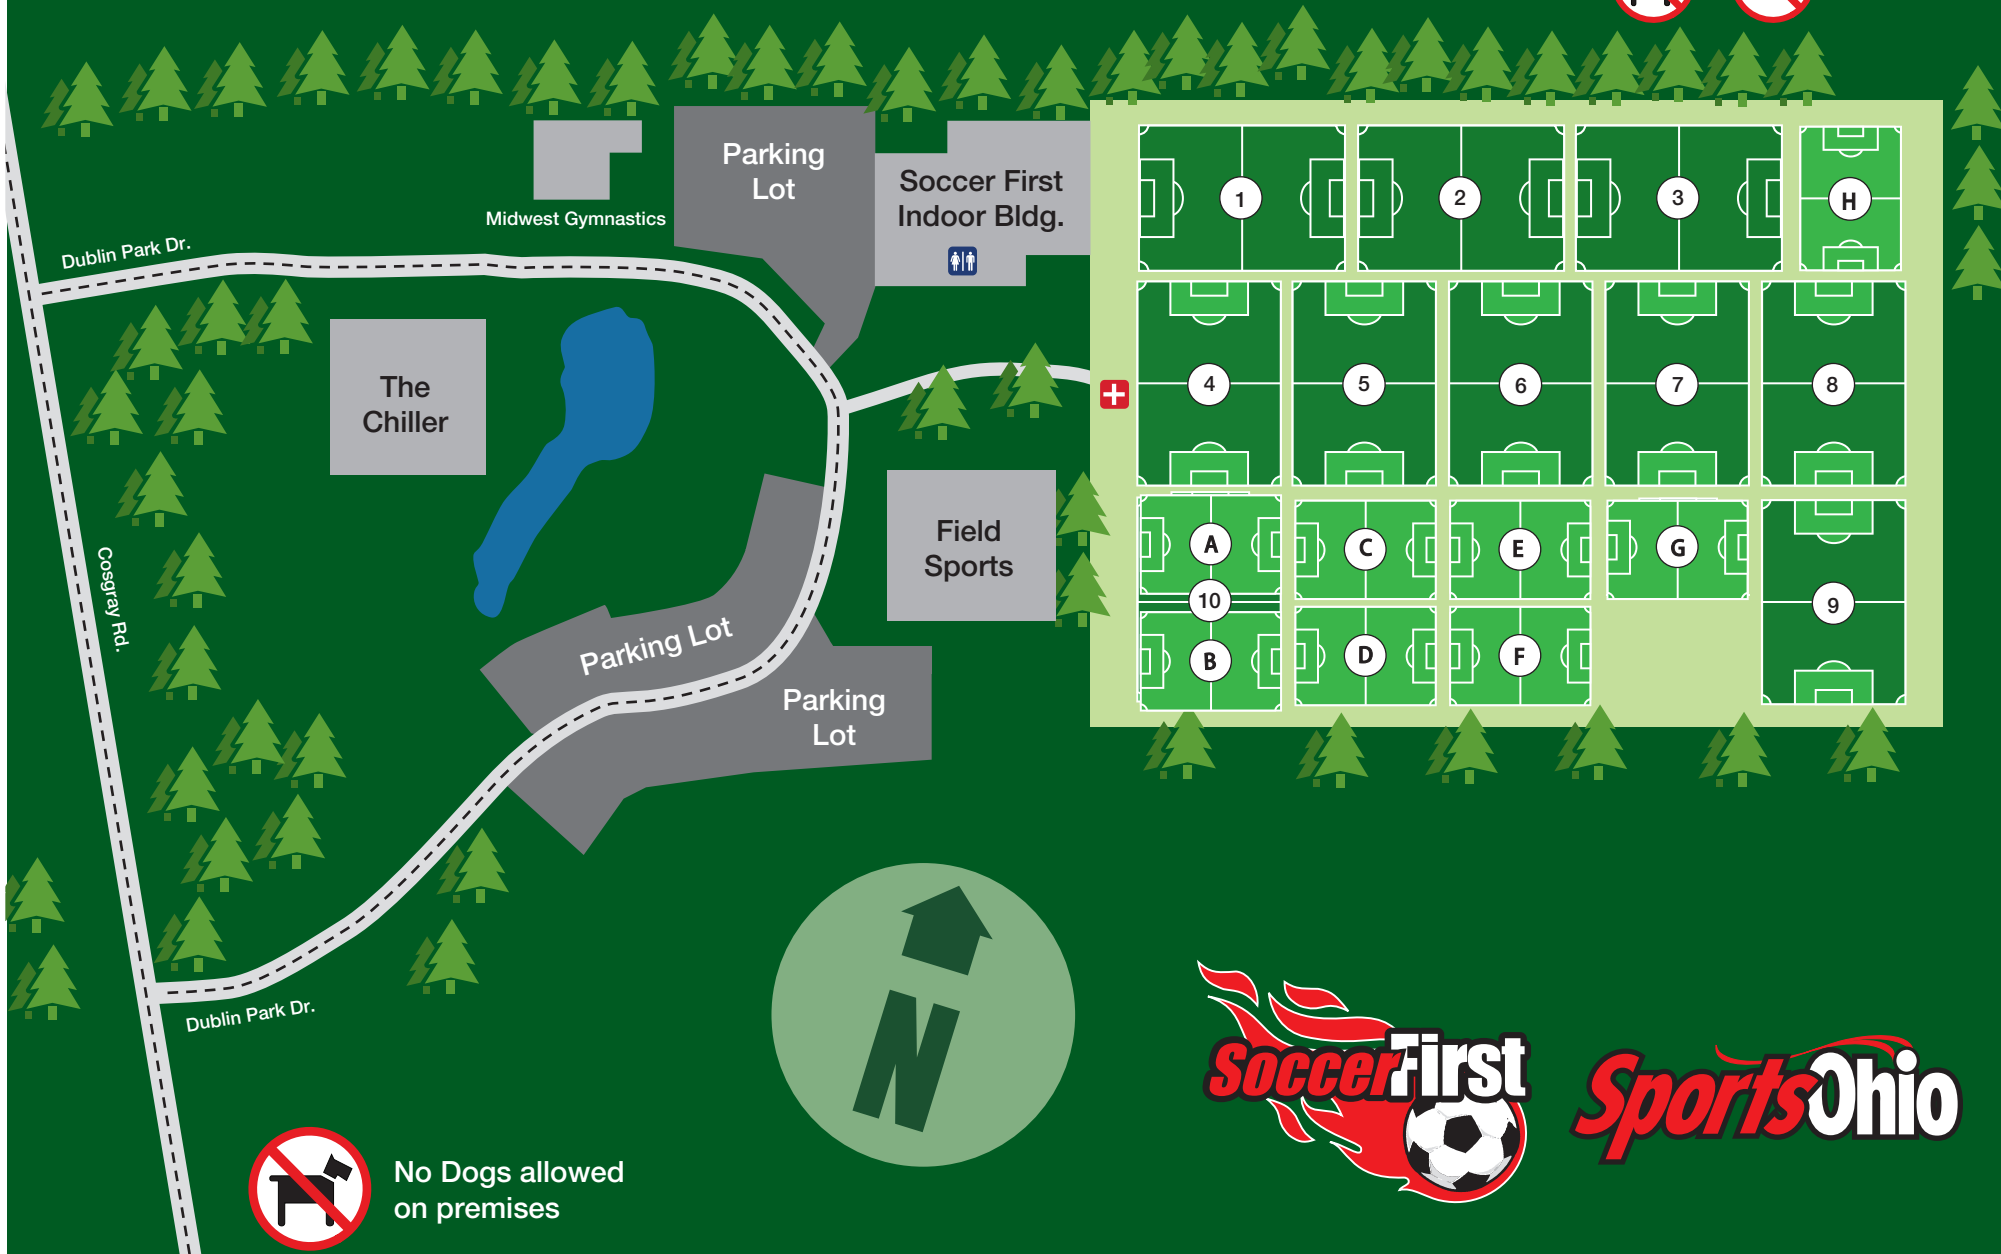

# SOCCER FIELDS MAP

**Soccer First**

6490 Dublin Park Dr.

Dublin, OH 43016

**(614) 793-0101 • WWW.SPORTSOHIO.ORG**

No Dogs allowed  
on premises