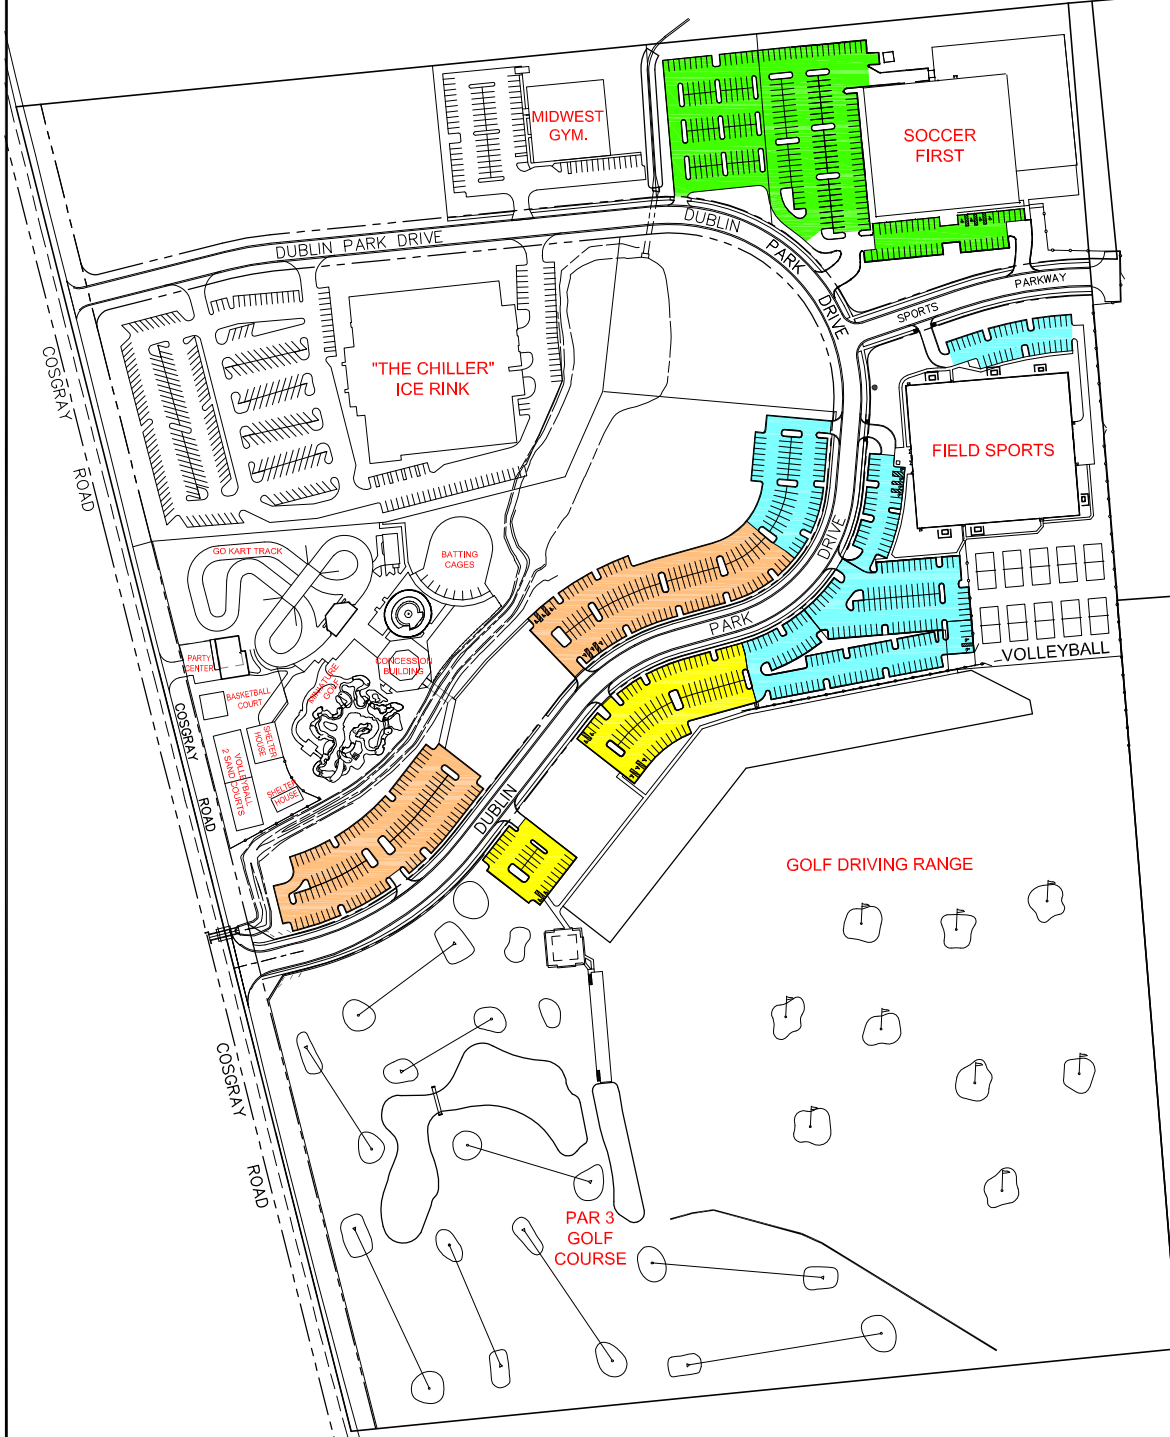

PARKING MAP

-  GOLF CENTER PARKING
-  POWER PLAY PARKING
-  SOCCER FIRST PARKING
-  FIELD SPORTS PARKING

VICINITY MAP
SCALE: 1"=3000'