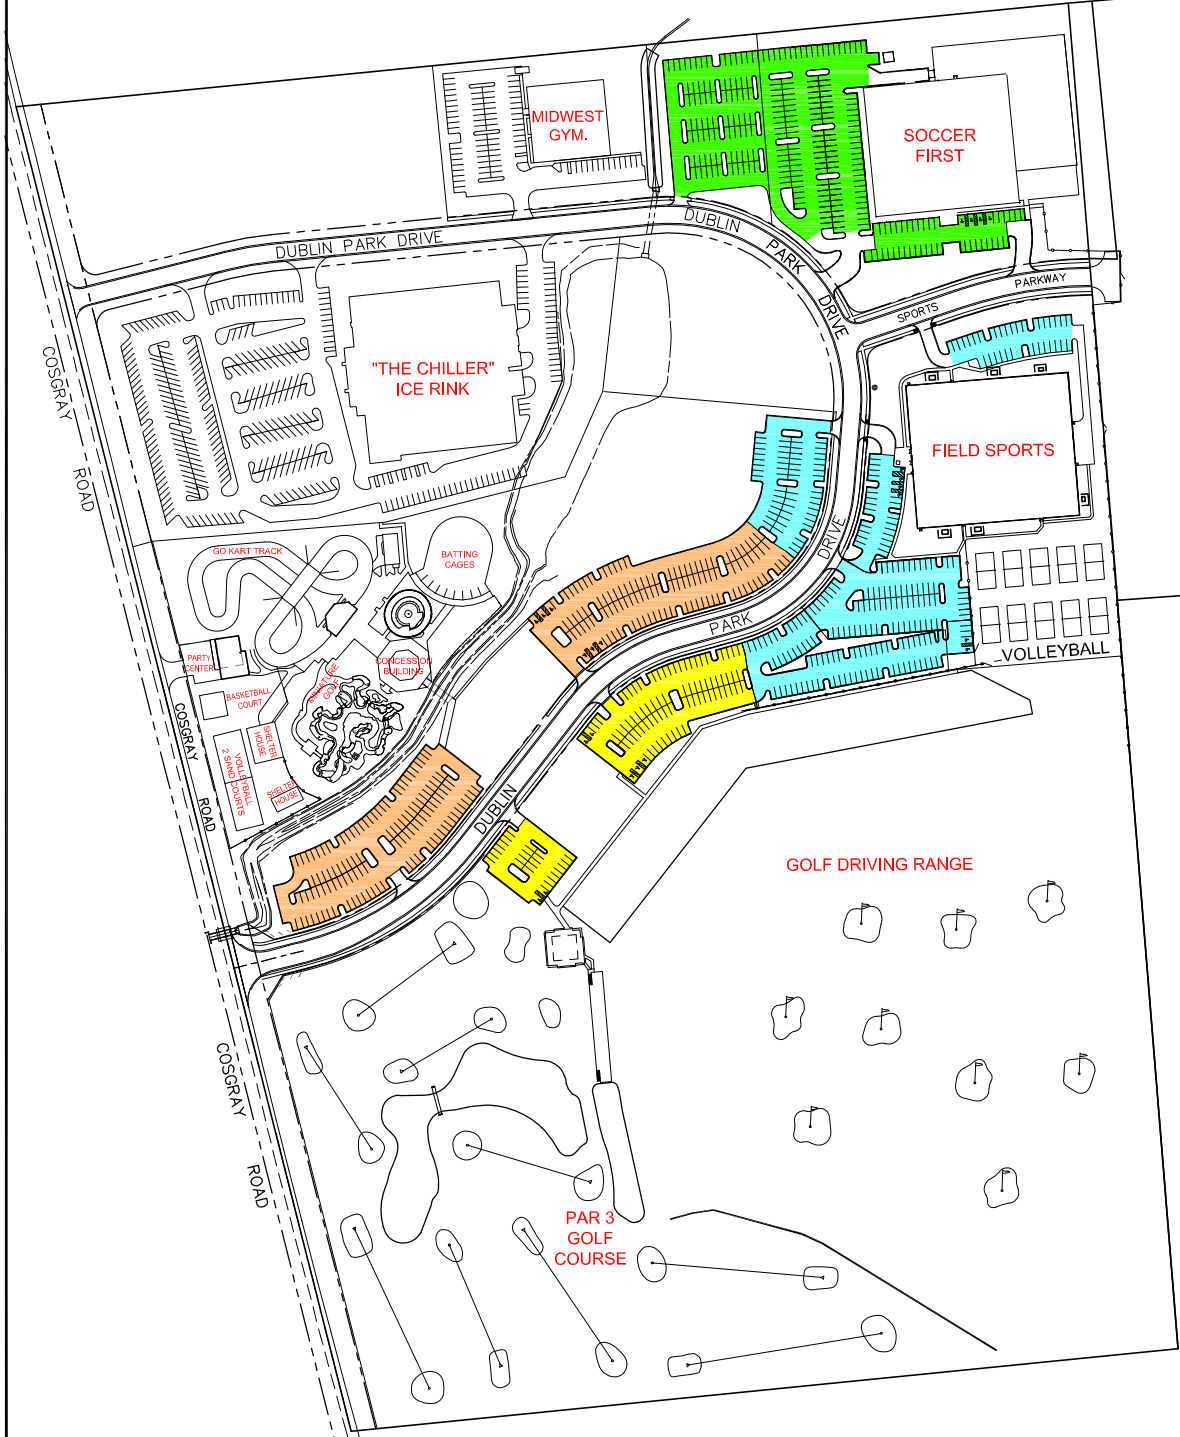

PARKING MAP

- GOLF CENTER PARKING
- POWER PLAY PARKING
- SOCCER FIRST PARKING
- FIELD SPORTS PARKING

VICINITY MAP
SCALE: 1"=3000'